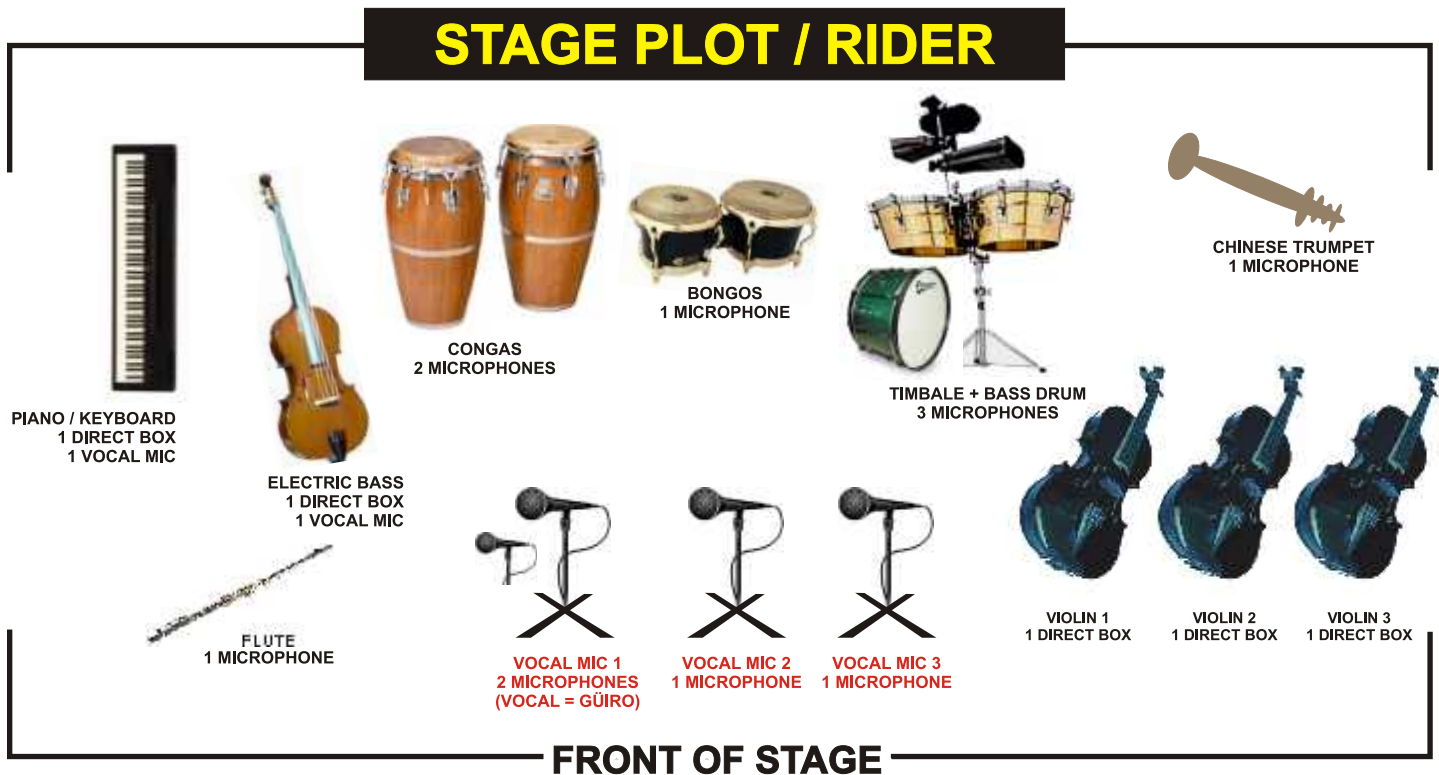

LA Charanga CUBANA

SET UP # 1 - 13 MUSICIANS

STAGE PLOT / RIDER

DIMELO! RECORDS ARE EXCLUSIVELY MANUFACTURED, MARKETING AND DISTRIBUTED BY:
 LATIN MUSIC ENTERTAINMENT, INC.
 10835 CHANDLER BLVD. NORTH HOLLYWOOD, CA 91601 • TEL: (818) 508-0337 • FAX: (818) 508-0338
LACHARANGACUBANA.COM | DIMELORECORDS.COM